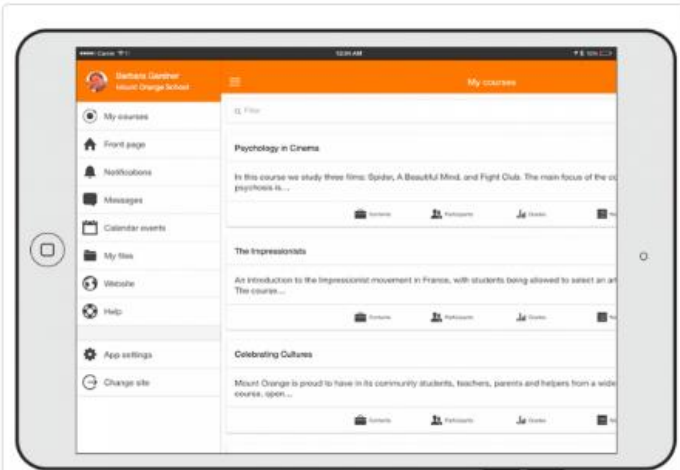

Blackboard Open LMS
Blackboard Open LMS Education

Blackboard Open LMS Mobile Features

See your courses at glance

Your courses are listed with easy access to contents, participants, grades and notes. A useful filter field lets you find a particular course quickly. If your token expires during a session, you're prompted to re-enter your password and continue.

Connect with course participants

Infinite scrolling improves access to the participant view, with the complete user profile now displayed and available from every page.

Pull to refresh

Most screens will allow you to pull to refresh, improving the real-time participation experience.

Orientation and resolution support

The app displays in portrait or landscape view, whatever your screen resolution.

Easily access course content

View course activities and download materials for offline use. Work through Books and IMS Content packages directly in the app. The downloading status of resources is preserved even when changing sections or pages.

A Grades link for each course gives fingertip access to the gradebook, and teachers can view assignment submissions on the move.

Notes

Teachers can view site, course and personal notes about their students and add their own notes.