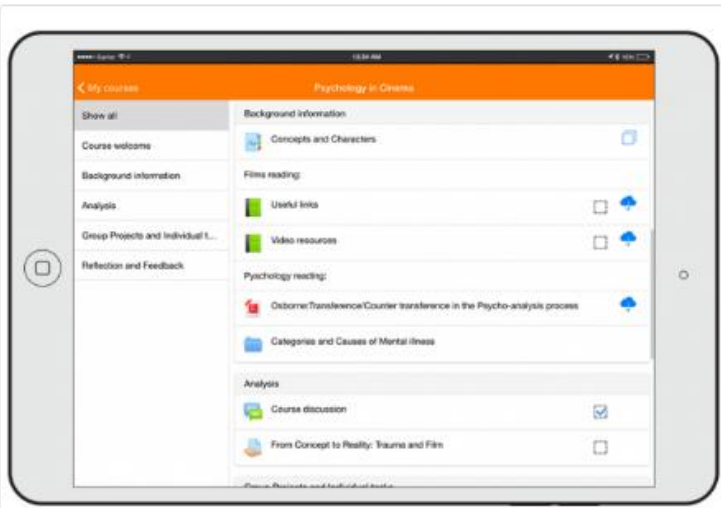

Blackboard Open LMS
Blackboard Open LMS Education

Blackboard Open LMS Mobile Features

See your courses at glance

Your courses are listed with easy access to contents, participants, grades and notes. A useful filter field lets you find a particular course quickly. If your token expires during a session, you're prompted to re-enter your password and continue.

Connect with course participants

Infinite scrolling improves access to the participant view, with the complete user profile now displayed and available from every page.

Pull to refresh

Most screens will allow you to pull to refresh, improving the real-time participation experience.

Orientation and resolution support

The app displays in portrait or landscape view, whatever your screen resolution.

Easily access course content

View course activities and download materials for offline use. Work through Books and IMS Content packages directly in the app. The downloading status of resources is preserved even when changing sections or pages.

Activity completion

Track progress from your device with **Activity completion**. Automatic completion is registered, and students can also manually mark a task complete on their mobile.

Grades and grading