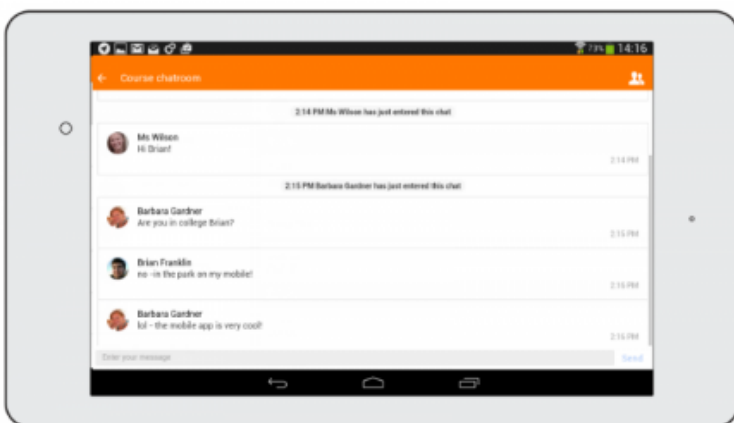

Keep up to date with calendar events

Site, course and user events can be viewed in the calendar. Calendar events can now be viewed offline and infinite scrolling is available.

Message participants

Send and view private messages to colleagues and students from the Messages link in the side tab.

Notifications

Keep up to date with notifications. The app supports both local (calendar events) and push (messages, forum posts, submitted assignments etc) notifications. See [Mobile app notifications](#) for more details. Infinite scrolling is available and local notifications have multi-site support.

View and upload to your Private files

Check the contents of your private files and upload media to them on the go. You're now allowed up to 50MB storage (depending on your SD card).

Search the list of courses

App users can search courses to find one they wish to take.

Engage in chat, on the move

Participate in a course [Chat activity](#).