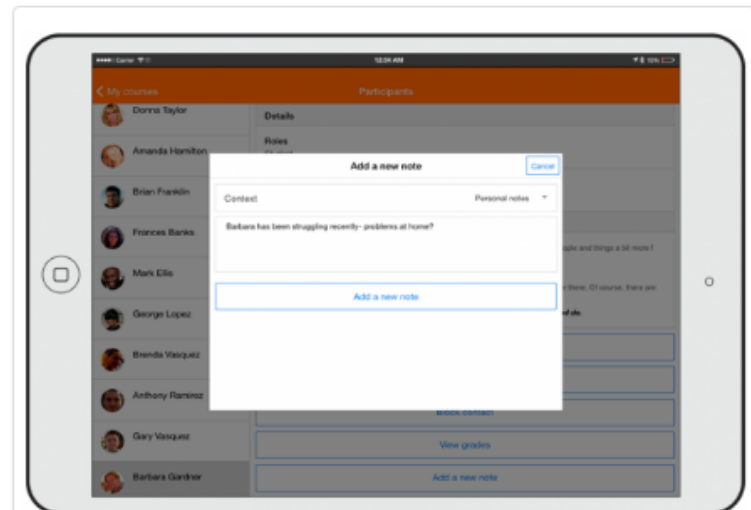

Connect with course participants

Infinite scrolling improves access to the participant view, with the complete user profile now displayed and available from every page.

Pull to refresh

Most screens will allow you to pull to refresh, improving the real-time participation experience.

Orientation and resolution support

The app displays in portrait or landscape view, whatever your screen resolution.

Easily access course content

View course activities and download materials for offline use. Work through Books and IMS Content packages directly in the app. The downloading status of resources is preserved even when changing sections or pages.

Activity completion

Track progress from your device with **Activity completion**. Automatic completion is registered, and students can also manually mark a task complete on their mobile.

Grades and grading

A Grades link for each course gives fingertip access to the gradebook, and teachers can view assignment submissions on the move.

Notes

Teachers can view site, course and personal notes about their students and add their own notes.