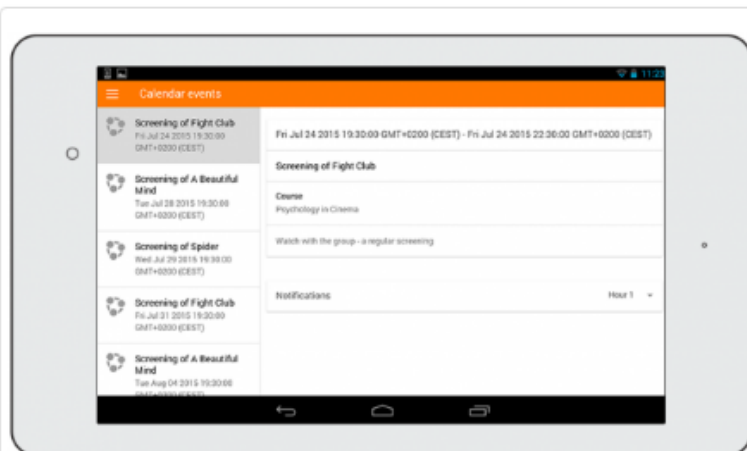

Connect with course participants

Infinite scrolling improves access to the participant view, with the complete user profile now displayed and available from every page.

Pull to refresh

Most screens will allow you to pull to refresh, improving the real-time participation experience.

Orientation and resolution support

The app displays in portrait or landscape view, whatever your screen resolution.

Easily access course content

View course activities and download materials for offline use. Work through Books and IMS Content packages directly in the app. The downloading status of resources is preserved even when changing sections or pages.

Activity completion

Track progress from your device with **Activity completion**. Automatic completion is registered, and students can also manually mark a task complete on their mobile.

Grades and grading

A Grades link for each course gives fingertip access to the gradebook, and teachers can view assignment submissions on the move.

Notes

Teachers can view site, course and personal notes about their students and add their own notes.