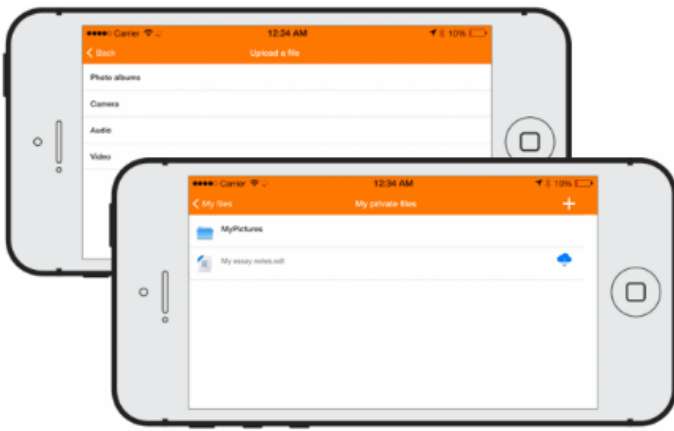

View and upload to your Private files

Check the contents of your private files and upload media to them on the go. You're now allowed up to 50MB storage (depending on your SD card).