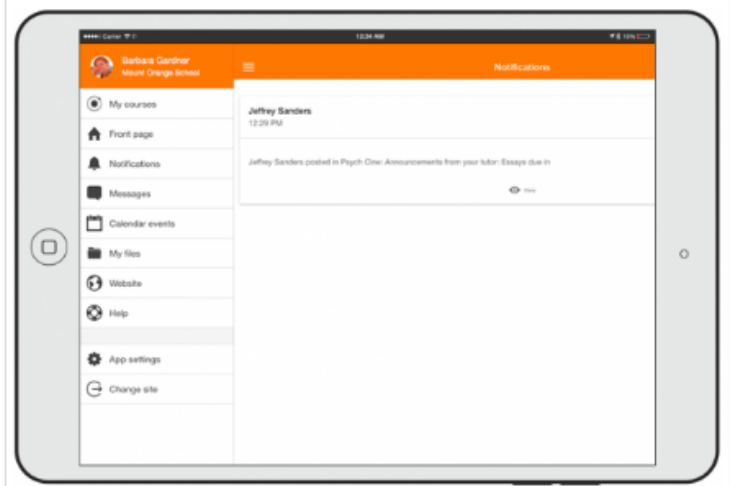

Connect with course participants

Infinite scrolling improves access to the participant view, with the complete user profile now displayed and available from every page.

Pull to refresh

Most screens will allow you to pull to refresh, improving the real-time participation experience.

Activity completion

Track progress from your device with **Activity completion**. Automatic completion is registered, and students can also manually mark a task complete on their mobile.

Grades and grading

A Grades link for each course gives fingertip access to the gradebook, and teachers can view assignment submissions on the move.

Notes

Teachers can view site, course and personal notes about their students and add their own notes.

Keep up to date with calendar events

Site, course and user events can be viewed in the calendar. Calendar events can now be viewed offline and infinite scrolling is available.

Message participants

Send and view private messages to colleagues and students from the Messages link in the side tab.