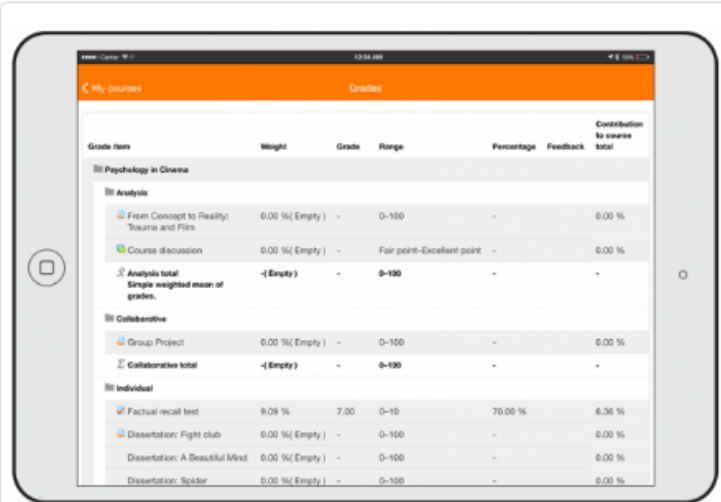

Connect with course participants

Infinite scrolling improves access to the participant view, with the complete user profile now displayed and available from every page.

Pull to refresh

Most screens will allow you to pull to refresh, improving the real-time participation experience.

Orientation and resolution support

The app displays in portrait or landscape view, whatever your screen resolution.

Easily access course content

View course activities and download materials for offline use. Work through Books and IMS Content packages directly in the app. The downloading status of resources is preserved even when changing sections or pages.

Activity completion

Track progress from your device with **Activity completion**. Automatic completion is registered, and students can also manually mark a task complete on their mobile.

Grades and grading

A Grades link for each course gives fingertip access to the gradebook, and teachers can view assignment submissions on the move.

Notes

Teachers can view site, course and personal notes about their students and add their own notes.