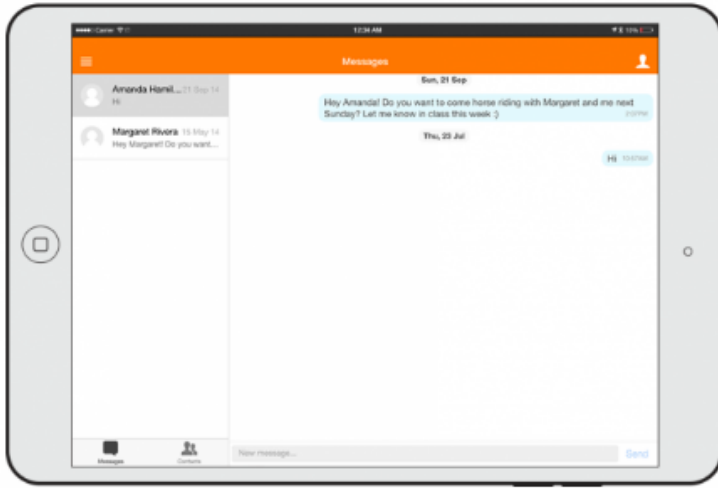

Connect with course participants

Infinite scrolling improves access to the participant view, with the complete user profile now displayed and available from every page.

Pull to refresh

Most screens will allow you to pull to refresh, improving the real-time participation experience.

Activity completion

Track progress from your device with **Activity completion**. Automatic completion is registered, and students can also manually mark a task complete on their mobile.

Grades and grading

A Grades link for each course gives fingertip access to the gradebook, and teachers can view assignment submissions on the move.

Notes

Teachers can view site, course and personal notes about their students and add their own notes.

Keep up to date with calendar events

Site, course and user events can be viewed in the calendar. Calendar events can now be viewed offline and infinite scrolling is available.

Message participants

Send and view private messages to colleagues and students from the Messages link in the side tab.