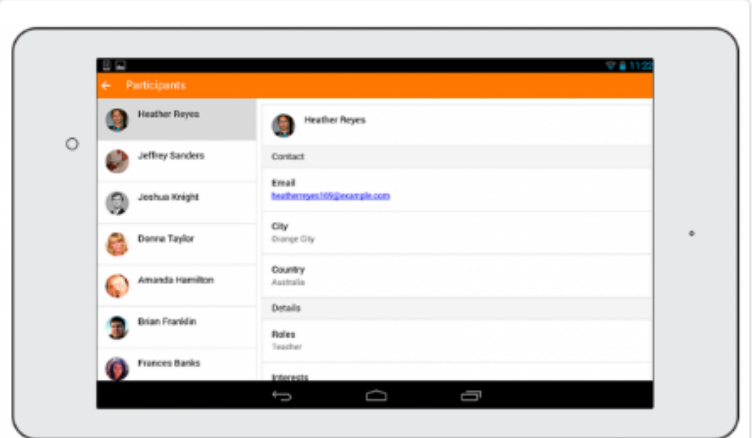

Blackboard Open LMS
Blackboard Open LMS Education

Blackboard Open LMS Mobile Features

See your courses at glance

Your courses are listed with easy access to contents, participants, grades and notes. A useful filter field lets you find a particular course quickly. If your token expires during a session, you're prompted to re-enter your password and continue.

Connect with course participants

Infinite scrolling improves access to the participant view, with the complete user profile now displayed and available from every page.

Pull to refresh

Most screens will allow you to pull to refresh, improving the real-time participation experience.

Orientation and resolution support

The app displays in portrait or landscape view, whatever your screen resolution.

Easily access course content

View course activities and download materials for offline use. Work through Books and IMS Content packages directly in the app. The downloading status of resources is preserved even when changing sections or pages.