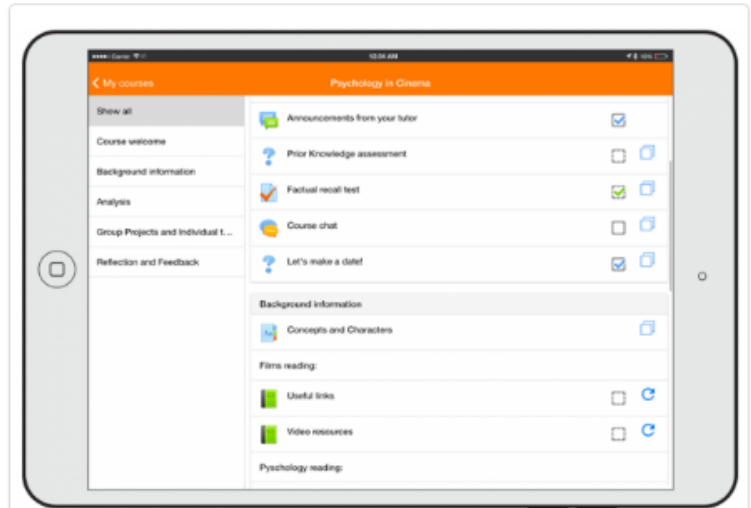

Blackboard Open LMS
Blackboard Open LMS Education

Blackboard Open LMS Mobile Features

See your courses at glance

Your courses are listed with easy access to contents, participants, grades and notes. A useful filter field lets you find a particular course quickly. If your token expires during a session, you're prompted to re-enter your password and continue.

Connect with course participants

Infinite scrolling improves access to the participant view, with the complete user profile now displayed and available from every page.

Pull to refresh

Most screens will allow you to pull to refresh, improving the real-time participation experience.

Orientation and resolution support

The app displays in portrait or landscape view, whatever your screen resolution.

Easily access course content

View course activities and download materials for offline use. Work through Books and IMS Content packages directly in the app. The downloading status of resources is preserved even when changing sections or pages.

Activity completion

Track progress from your device with **Activity completion**. Automatic completion is registered, and students can also manually mark a task complete on their mobile.

Grades and grading