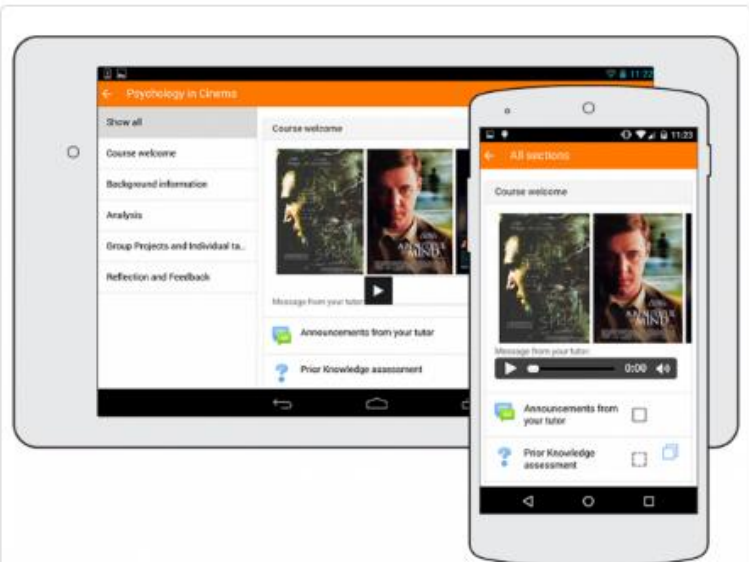

Blackboard Open LMS
Blackboard Open LMS Education

Blackboard Open LMS Mobile Features

See your courses at glance

Your courses are listed with easy access to contents, participants, grades and notes. A useful filter field lets you find a particular course quickly. If your token expires during a session, you're prompted to re-enter your password and continue.

Connect with course participants

Infinite scrolling improves access to the participant view, with the complete user profile now displayed and available from every page.

Pull to refresh

Most screens will allow you to pull to refresh, improving the real-time participation experience.

Orientation and resolution support

The app displays in portrait or landscape view, whatever your screen resolution.

Easily access course content

View course activities and download materials for offline use. Work through Books and IMS Content packages directly in the app. The downloading status of resources is preserved even when changing sections or pages.

View and upload to your Private files

Check the contents of your private files and upload media to them on the go. You're now allowed up to 50MB storage (depending on your SD card).

Search the list of courses