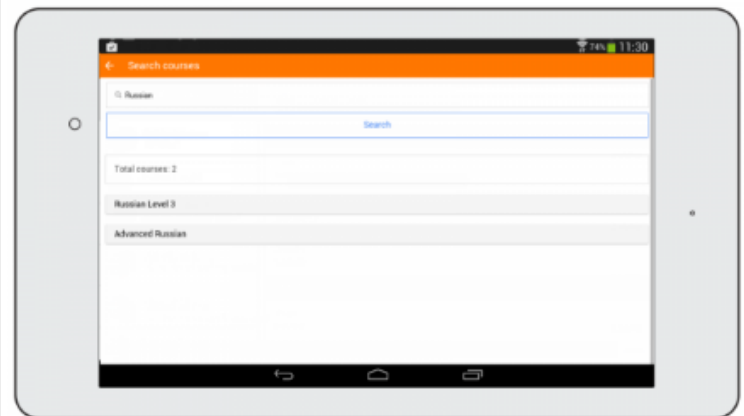

Search the list of courses

App users can search courses to find one they wish to take.