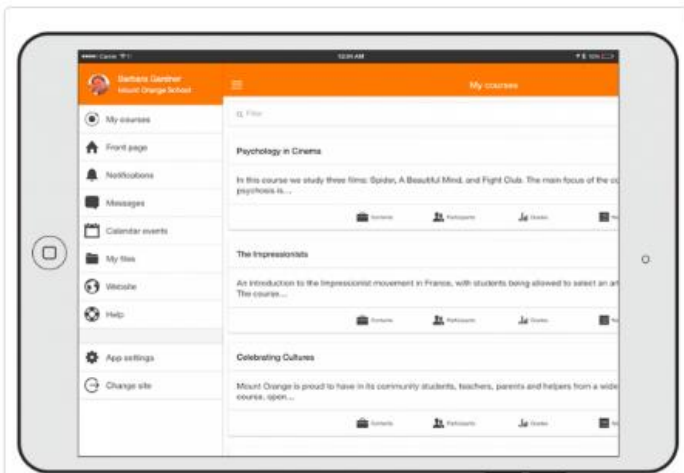

Blackboard Open LMS
Blackboard Open LMS Education

Blackboard Open LMS Mobile Features

See your courses at glance

Your courses are listed with easy access to contents, participants, grades and notes. A useful filter field lets you find a particular course quickly. If your token expires during a session, you're prompted to re-enter your password and continue.

Connect with course participants

Infinite scrolling improves access to the participant view, with the complete user profile now displayed and available from every page.

Pull to refresh

Most screens will allow you to pull to refresh, improving the real-time participation experience.

Orientation and resolution support

The app displays in portrait or landscape view, whatever your screen resolution.

Easily access course content

View course activities and download materials for offline use. Work through Books and IMS Content packages directly in the app. The downloading status of resources is preserved even when changing sections or pages.

A Grades link for each course gives fingertip access to the gradebook, and teachers can view assignment submissions on the move.

Notes

Teachers can view site, course and personal notes about their students and add their own notes.