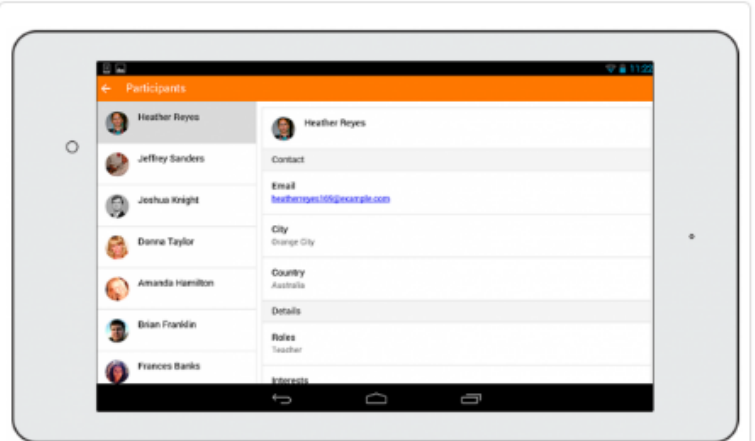

Blackboard Open LMS
Blackboard Open LMS Education

Blackboard Open LMS Mobile Features

See your courses at glance

Your courses are listed with easy access to contents, participants, grades and notes. A useful filter field lets you find a particular course quickly. If your token expires during a session, you're prompted to re-enter your password and continue.

Connect with course participants

Infinite scrolling improves access to the participant view, with the complete user profile now displayed and available from every page.

Pull to refresh

Most screens will allow you to pull to refresh, improving the real-time participation experience.

Orientation and resolution support

The app displays in portrait or landscape view, whatever your screen resolution.

Easily access course content

View course activities and download materials for offline use. Work through Books and IMS Content packages directly in the app. The downloading status of resources is preserved even when changing sections or pages.