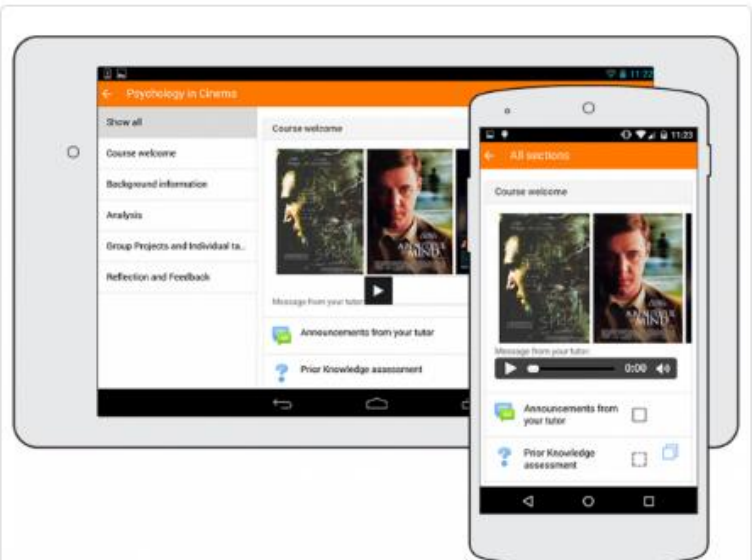

Blackboard Open LMS
Blackboard Open LMS Education

Blackboard Open LMS Mobile Features

See your courses at glance

Your courses are listed with easy access to contents, participants, grades and notes. A useful filter field lets you find a particular course quickly. If your token expires during a session, you're prompted to re-enter your password and continue.

Connect with course participants

Infinite scrolling improves access to the participant view, with the complete user profile now displayed and available from every page.

Pull to refresh

Most screens will allow you to pull to refresh, improving the real-time participation experience.

Orientation and resolution support

The app displays in portrait or landscape view, whatever your screen resolution.

Easily access course content

View course activities and download materials for offline use. Work through Books and IMS Content packages directly in the app. The downloading status of resources is preserved even when changing sections or pages.

View and upload to your Private files

Check the contents of your private files and upload media to them on the go. You're now allowed up to 50MB storage (depending on your SD card).

Search the list of courses