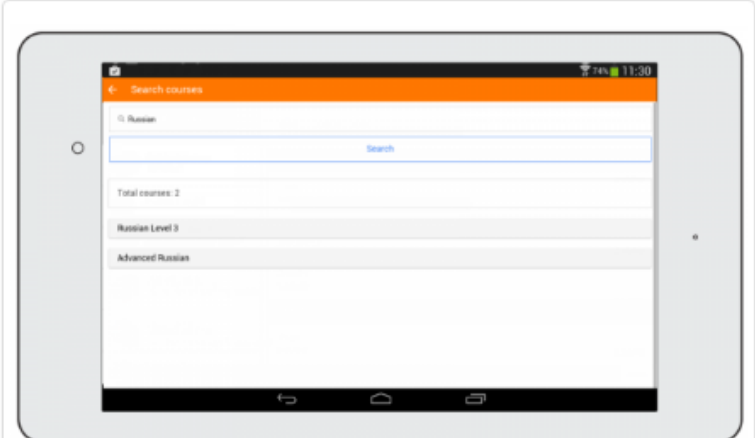

Search the list of courses

App users can search courses to find one they wish to take.