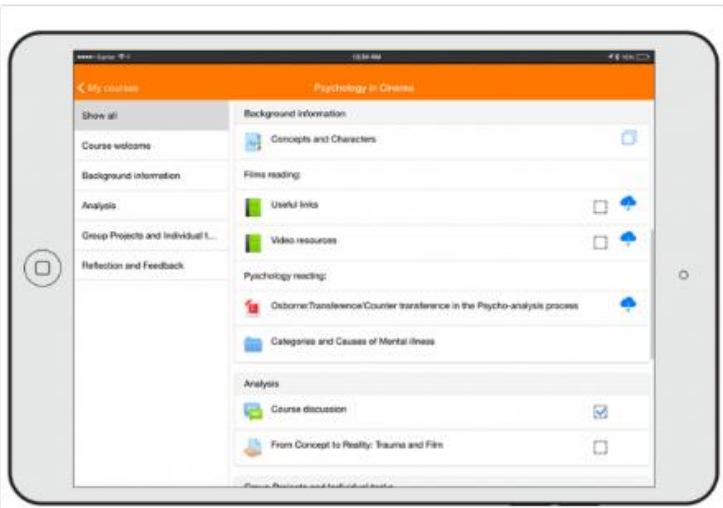

Blackboard Open LMS
Blackboard Open LMS Education

Blackboard Open LMS Mobile Features

See your courses at glance

Your courses are listed with easy access to contents, participants, grades and notes. A useful filter field lets you find a particular course quickly. If your token expires during a session, you're prompted to re-enter your password and continue.

Connect with course participants

Infinite scrolling improves access to the participant view, with the complete user profile now displayed and available from every page.

Pull to refresh

Most screens will allow you to pull to refresh, improving the real-time participation experience.

Orientation and resolution support

The app displays in portrait or landscape view, whatever your screen resolution.

Easily access course content

View course activities and download materials for offline use. Work through Books and IMS Content packages directly in the app. The downloading status of resources is preserved even when changing sections or pages.

Activity completion

Track progress from your device with **Activity completion**. Automatic completion is registered, and students can also manually mark a task complete on their mobile.

Grades and grading