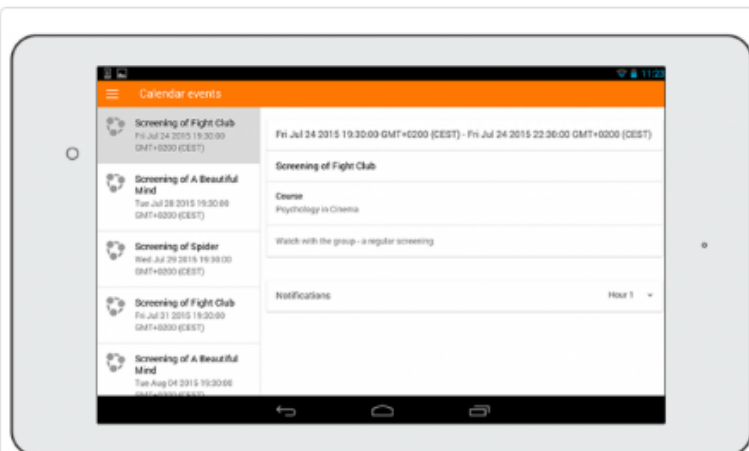

Connect with course participants

Infinite scrolling improves access to the participant view, with the complete user profile now displayed and available from every page.

Pull to refresh

Most screens will allow you to pull to refresh, improving the real-time participation experience.

Orientation and resolution support

The app displays in portrait or landscape view, whatever your screen resolution.

Easily access course content

View course activities and download materials for offline use. Work through Books and IMS Content packages directly in the app. The downloading status of resources is preserved even when changing sections or pages.

Activity completion

Track progress from your device with **Activity completion**. Automatic completion is registered, and students can also manually mark a task complete on their mobile.

Grades and grading

A Grades link for each course gives fingertip access to the gradebook, and teachers can view assignment submissions on the move.

Notes

Teachers can view site, course and personal notes about their students and add their own notes.