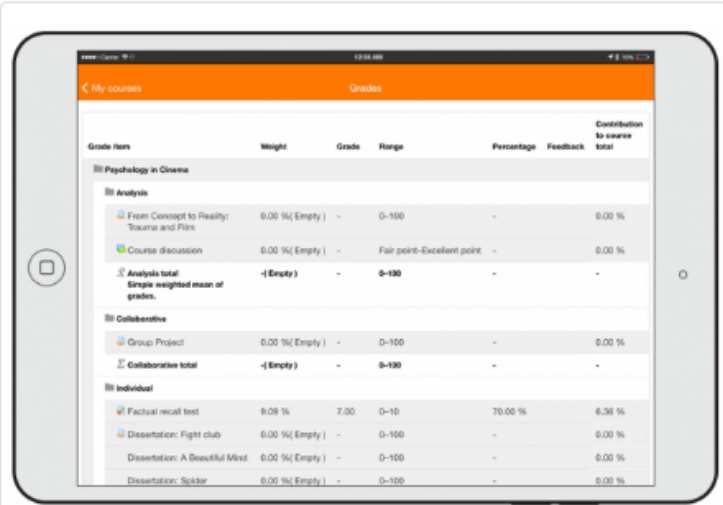

Connect with course participants

Infinite scrolling improves access to the participant view, with the complete user profile now displayed and available from every page.

Pull to refresh

Most screens will allow you to pull to refresh, improving the real-time participation experience.

Orientation and resolution support

The app displays in portrait or landscape view, whatever your screen resolution.

Easily access course content

View course activities and download materials for offline use. Work through Books and IMS Content packages directly in the app. The downloading status of resources is preserved even when changing sections or pages.

Activity completion

Track progress from your device with **Activity completion**. Automatic completion is registered, and students can also manually mark a task complete on their mobile.

Grades and grading

A Grades link for each course gives fingertip access to the gradebook, and teachers can view assignment submissions on the move.

Notes

Teachers can view site, course and personal notes about their students and add their own notes.