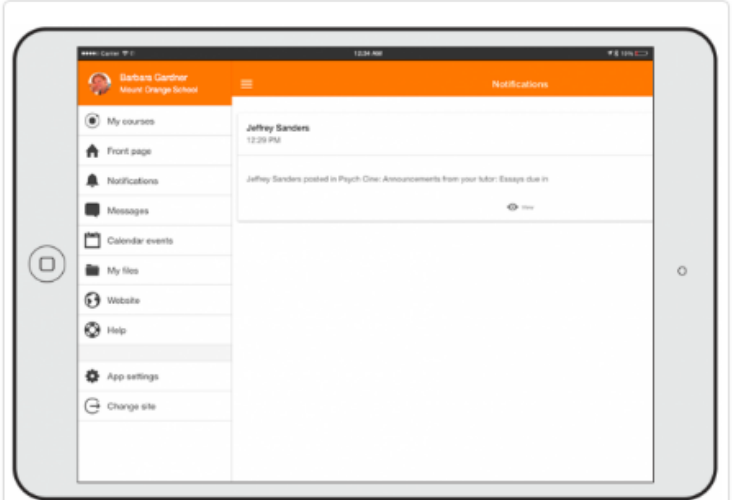

Connect with course participants

Infinite scrolling improves access to the participant view, with the complete user profile now displayed and available from every page.

Pull to refresh

Most screens will allow you to pull to refresh, improving the real-time participation experience.

Activity completion

Track progress from your device with **Activity completion**. Automatic completion is registered, and students can also manually mark a task complete on their mobile.

Grades and grading

A Grades link for each course gives fingertip access to the gradebook, and teachers can view assignment submissions on the move.

Notes

Teachers can view site, course and personal notes about their students and add their own notes.

Keep up to date with calendar events

Site, course and user events can be viewed in the calendar. Calendar events can now be viewed offline and infinite scrolling is available.

Message participants

Send and view private messages to colleagues and students from the Messages link in the side tab.