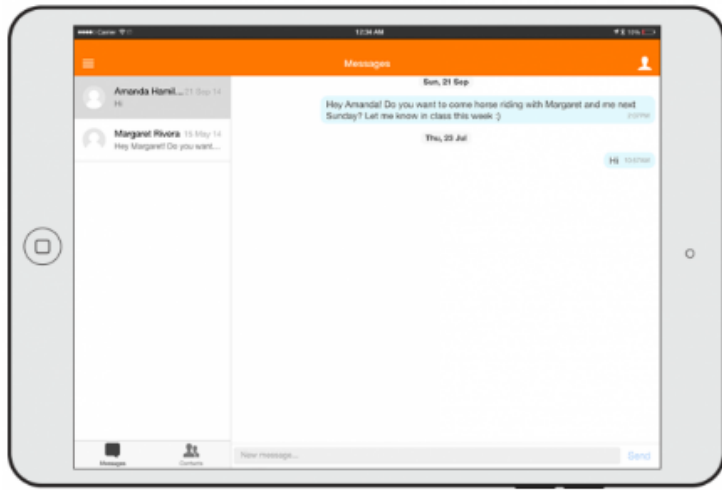

Connect with course participants

Infinite scrolling improves access to the participant view, with the complete user profile now displayed and available from every page.

Pull to refresh

Most screens will allow you to pull to refresh, improving the real-time participation experience.

Activity completion

Track progress from your device with **Activity completion**. Automatic completion is registered, and students can also manually mark a task complete on their mobile.

Grades and grading

A Grades link for each course gives fingertip access to the gradebook, and teachers can view assignment submissions on the move.

Notes

Teachers can view site, course and personal notes about their students and add their own notes.

Keep up to date with calendar events

Site, course and user events can be viewed in the calendar. Calendar events can now be viewed offline and infinite scrolling is available.

Message participants

Send and view private messages to colleagues and students from the Messages link in the side tab.