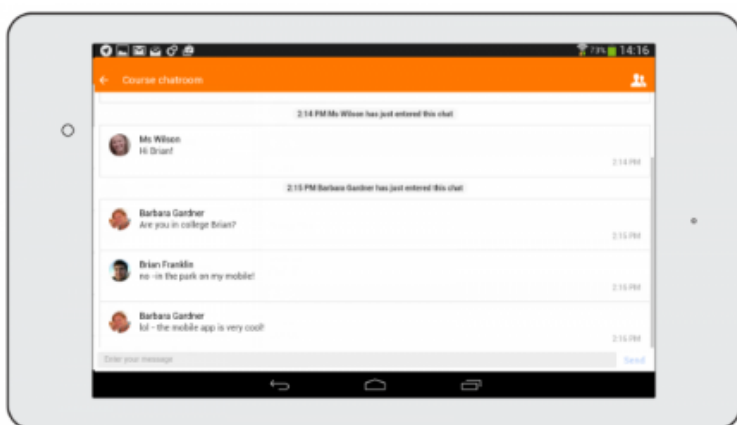

Connect with course participants

Infinite scrolling improves access to the participant view, with the complete user profile now displayed and available from every page.

Pull to refresh

Most screens will allow you to pull to refresh, improving the real-time participation experience.

Keep up to date with calendar events

Site, course and user events can be viewed in the calendar. Calendar events can now be viewed offline and infinite scrolling is available.

Message participants

Send and view private messages to colleagues and students from the Messages link in the side tab.

View and upload to your Private files

Check the contents of your private files and upload media to them on the go. You're now allowed up to 50MB storage (depending on your SD card).

Search the list of courses

App users can search courses to find one they wish to take.

Engage in chat, on the move

Participate in a course [Chat activity](#).