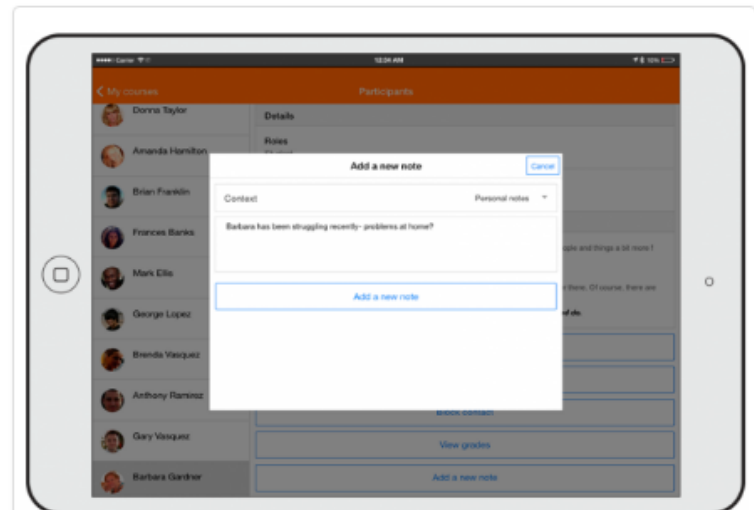

Connect with course participants

Infinite scrolling improves access to the participant view, with the complete user profile now displayed and available from every page.

Pull to refresh

Most screens will allow you to pull to refresh, improving the real-time participation experience.

Orientation and resolution support

The app displays in portrait or landscape view, whatever your screen resolution.

Easily access course content

View course activities and download materials for offline use. Work through Books and IMS Content packages directly in the app. The downloading status of resources is preserved even when changing sections or pages.

Activity completion

Track progress from your device with **Activity completion**. Automatic completion is registered, and students can also manually mark a task complete on their mobile.

Grades and grading

A Grades link for each course gives fingertip access to the gradebook, and teachers can view assignment submissions on the move.

Notes

Teachers can view site, course and personal notes about their students and add their own notes.