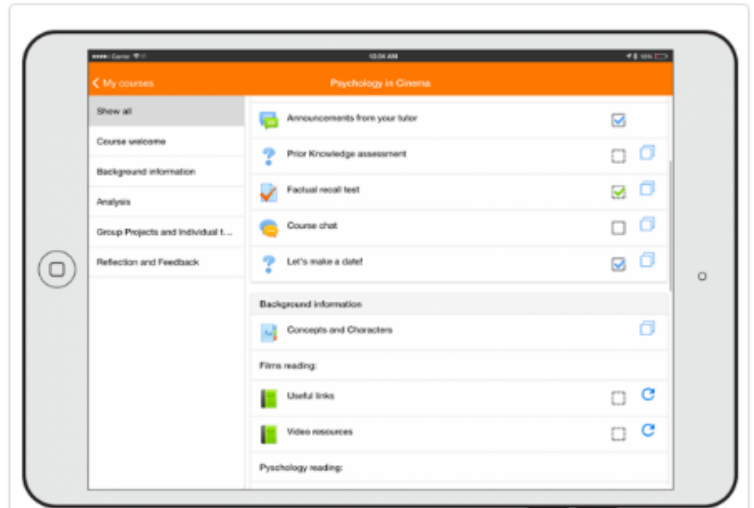

Blackboard Open LMS
Blackboard Open LMS Education

Blackboard Open LMS Mobile Features

See your courses at glance

Your courses are listed with easy access to contents, participants, grades and notes. A useful filter field lets you find a particular course quickly. If your token expires during a session, you're prompted to re-enter your password and continue.

Connect with course participants

Infinite scrolling improves access to the participant view, with the complete user profile now displayed and available from every page.

Pull to refresh

Most screens will allow you to pull to refresh, improving the real-time participation experience.

Orientation and resolution support

The app displays in portrait or landscape view, whatever your screen resolution.

Easily access course content

View course activities and download materials for offline use. Work through Books and IMS Content packages directly in the app. The downloading status of resources is preserved even when changing sections or pages.

Activity completion

Track progress from your device with **Activity completion**. Automatic completion is registered, and students can also manually mark a task complete on their mobile.

Grades and grading