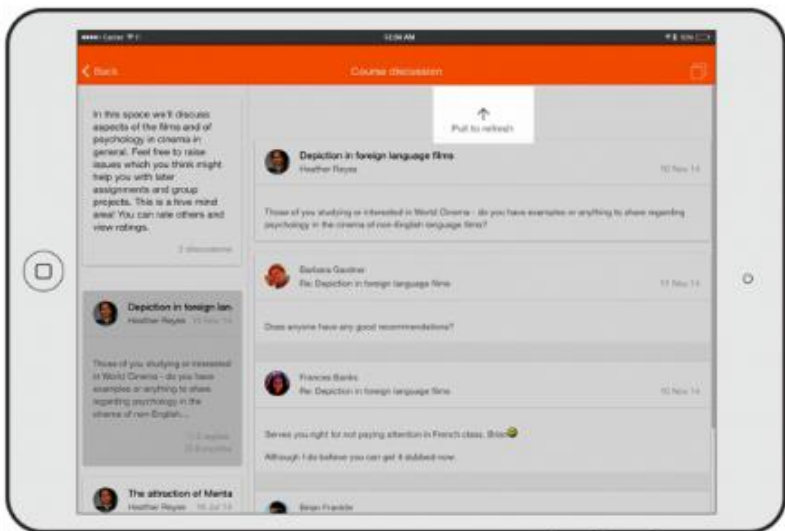

Blackboard Open LMS
Blackboard Open LMS Education

Blackboard Open LMS Mobile Features

See your courses at glance

Your courses are listed with easy access to contents, participants, grades and notes. A useful filter field lets you find a particular course quickly. If your token expires during a session, you're prompted to re-enter your password and continue.

Connect with course participants

Infinite scrolling improves access to the participant view, with the complete user profile now displayed and available from every page.

Pull to refresh

Most screens will allow you to pull to refresh, improving the real-time participation experience.

Orientation and resolution support

The app displays in portrait or landscape view, whatever your screen resolution.

Easily access course content

View course activities and download materials for offline use. Work through Books and IMS Content packages directly in the app. The downloading status of resources is preserved even when changing sections or pages.

A Grades link for each course gives fingertip access to the gradebook, and teachers can view assignment submissions on the move.

Notes

Teachers can view site, course and personal notes about their students and add their own notes.