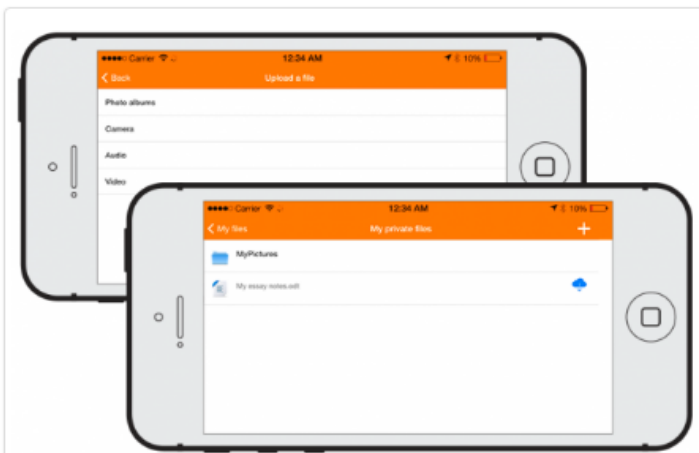

View and upload to your Private files

Check the contents of your private files and upload media to them on the go. You're now allowed up to 50MB storage (depending on your SD card).